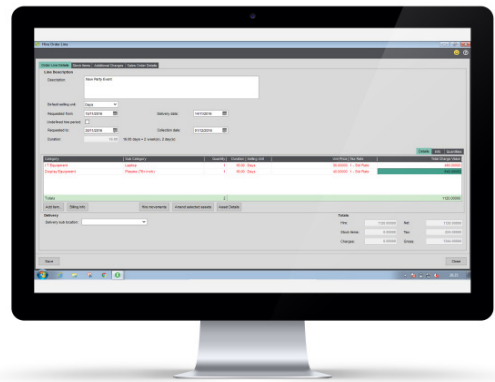

IT Services

- Create hire documents
- Schedule people and equipment
- Sales order picking
- Control pricing
- Generate one off or periodic invoices for hire items

Paradise Computing Ltd
Pedigree Farm, Althorp Estate,
Northampton NN7 4HE

T: 01604 655900
E: sales@paradisecomputing.co.uk
W: www.paradisecomputing.co.uk

 **Paradise**
I.T. FOR BUSINESS

Sicon Hire Manager

For Sage 200

Sicon Hire Manager

Hire Manager is designed specifically as an additional module for Sage 200. Fully integrated with the Sicon Fixed Assets (included with hire manager), Sage 200 Stock and Order Processing modules. Designed to manage the requirements of hire organisations needing to create hire documentation, schedule people and equipment, control pricing and generate one off or periodic invoices for the items on hire.

- Installed and maintained within Sage 200.
- Run with all Sage 200 Companies at no extra cost.
- Available for all Sage 200 users based on permissions at no extra cost.
- Flag specific Sicon Fixed Assets to be made available for hire.
- Stock items can be transferred to Fixed Asset and made available for Hire.
- Flag assets with calibration or service dates. They will become unavailable if they expire.
- Force items to be inspected upon return before being available for hire again.
- Back to Back hire: Hire in equipment and e-hire out.
- Simple scheduling and diary view of assets.
- Maintains an on-hire diary view for every hire asset.
- Identify conflicts and issues with items being extended or returned late.
- Graphical user interface shows multiple assets availability in a single view.
- Schedule by Asset category when hiring multiple items.