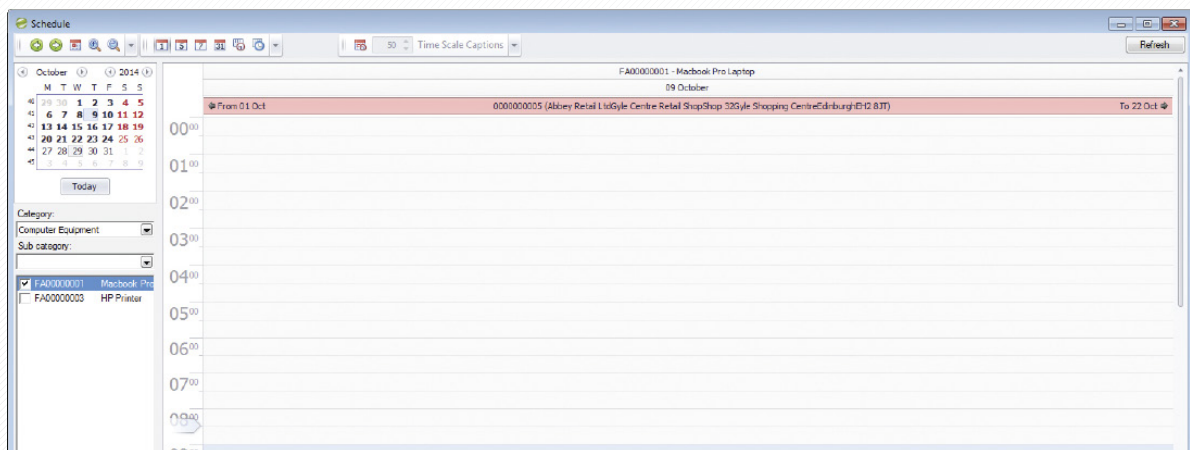

T: 01604 655900
E: sales@paradisecomputing.co.uk
W: www.paradisecomputing.co.uk

 **Paradise**
I.T. FOR BUSINESS

Sicon Hire Manager

For Sage 200

Sicon Hire Manager

Hire Manager is designed specifically as an additional module for Sage 200. Fully integrated with the Sicon Fixed Assets (included with hire manager), Sage 200 Stock and Order Processing modules. Designed to manage the requirements of hire organisations needing to create hire documentation, schedule people and equipment, control pricing and generate one off or periodic invoices for the items on hire.

- Installed and maintained within Sage 200.
- Run with all Sage 200 Companies at no extra cost.
- Available for all Sage 200 users based on permissions at no extra cost.
- Flag specific Sicon Fixed Assets to be made available for hire.
- Stock items can be transferred to Fixed Asset and made available for Hire.
- Flag assets with calibration or service dates. They will become unavailable if they expire.
- Force items to be inspected upon return before being available for hire again.
- Back to Back hire: Hire in equipment and e-hire out.
- Simple scheduling and diary view of assets.
- Maintains an on-hire diary view for every hire asset.
- Identify conflicts and issues with items being extended or returned late.
- Graphical user interface shows multiple assets availability in a single view.
- Schedule by Asset category when hiring multiple items.